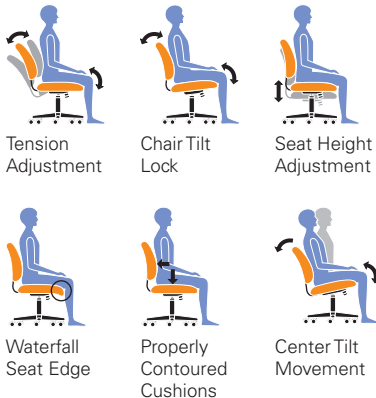

▶ OTG11858B

Black luxhide upholstery with mock leather trim • Pneumatic seat height adjustment • Chrome arms with upholstered armrests • Single position tilt lock • Swivel/tilt mechanism with tilt tension adjustment • Chrome base with twin wheel carpet casters • Soft casters (OTG10700) are available • Greenguard certified • UPSable

Overall Dimensions: 25.5W x 26D x 44.5H  
 Seat Height: 1.85" to 22"  
 Seat Width: 21"  
 Seat Depth: 18"  
 Back Height: 24"  
 Back Width: 19.5"  
 Arm Height: 8"

List price **\$415**

**Offices To Go® – USA**  
 17 West Stow Road PO Box 562 Marlton, New Jersey USA 08053 T 856.596.3390 800.220.1900 F 856.596.5684